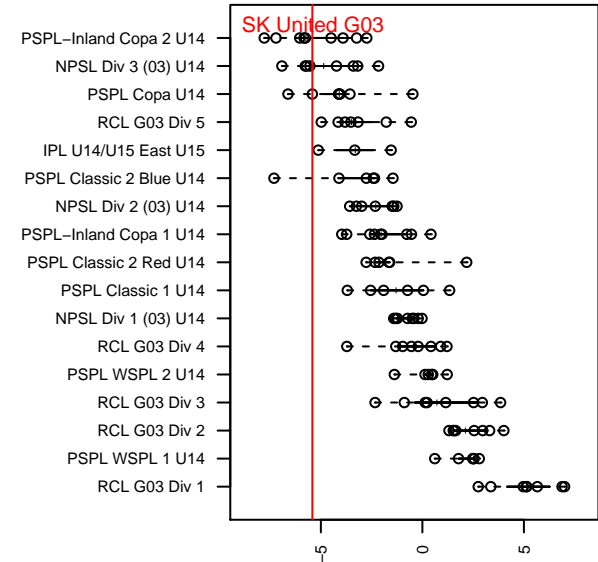

SK United G03

South Kitsap United
 Kitsap, WA
 G03 total strength=655
 attack=0.77 defense=0.48
 fall league = PSPL Copa U14

alt names used:
 SK United G03
 SK United G03
 SKSC SK United G03
 South Kitsap United G03

Venues played:
 2016 KCC GU14 A
 2016 KCC GU14
 2016 River Jam Samba U14
 2016 PSPL Copa U14

SK United G03
 Dots are actual minus expected GF (blue circles) and GA (red triangles).
 Blue line is smoothed change in attack strength. Red is smoothed change in defense strength.

**attack and defense variance (black dot)
relative to other teams
and top 10 in region**

**attack and defense rating
relative to others at age
and all opponents in last 13 months**

Performance relative to 13 month average